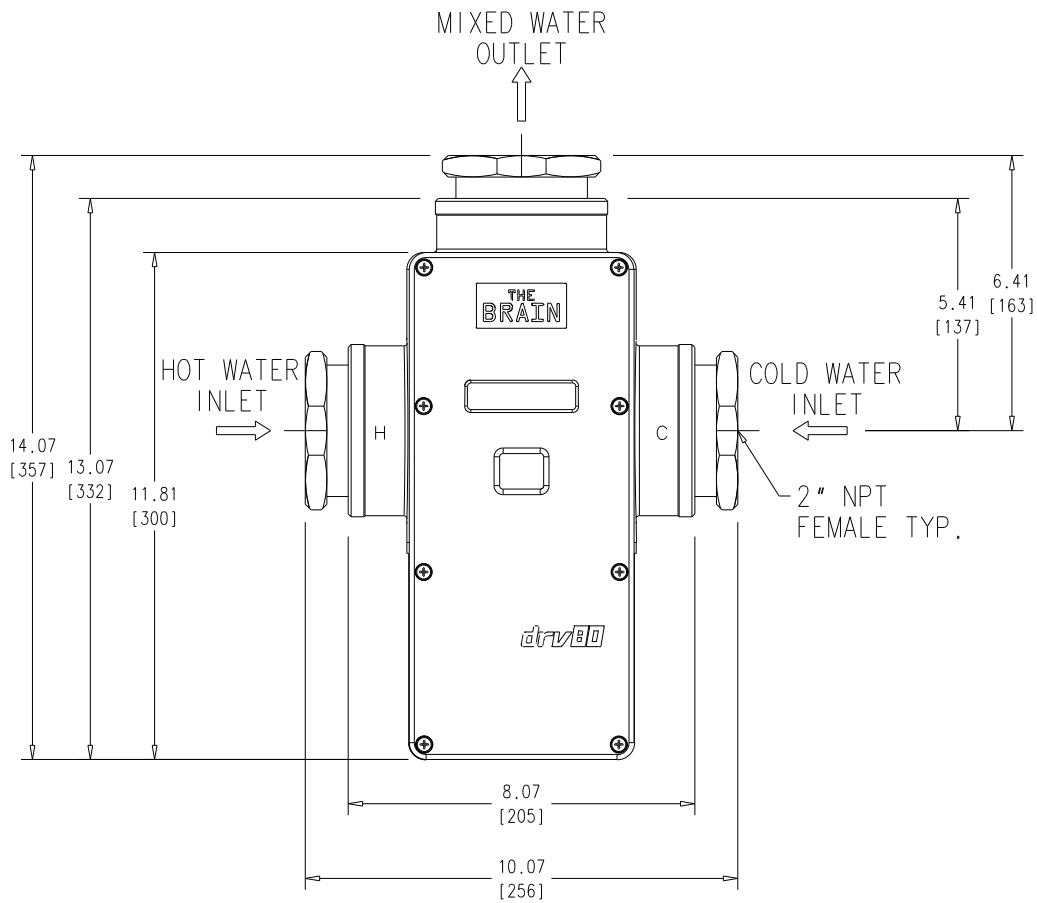

Date:

Product ENGLISH  
BRAIN MODEL  
DRV80-2"

CD No.  
CD2050  
Rev; A

Date  
10/5/07  
By; Allison

WEB  
Y | N  
✓