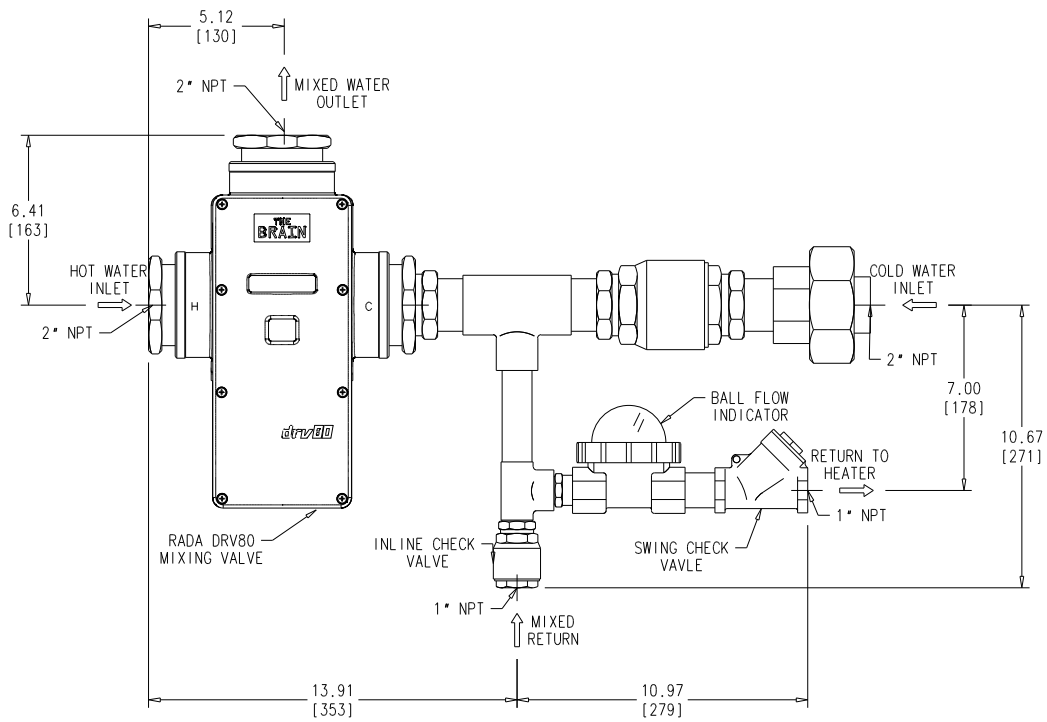

Date:

Product ENGLISH
**BRAIN MODEL
 DRV80R-2"**

CD No.
CD2051
 Rev; A

Date
10/5/07
 By; Allison